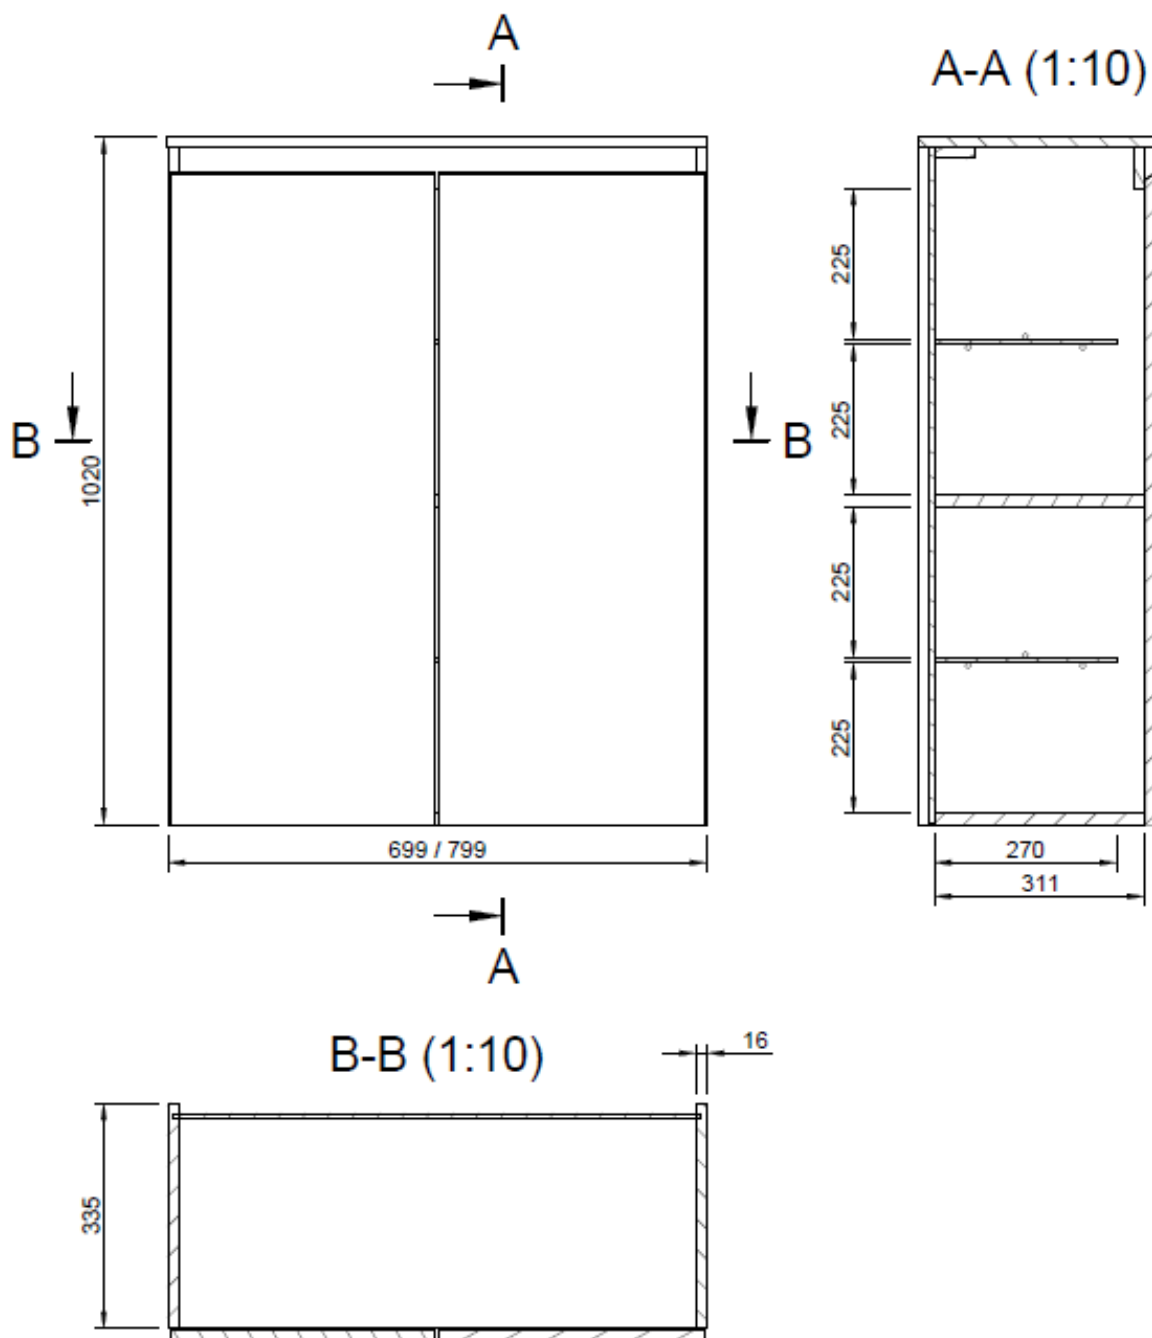

70 - 80 cm

DETREMMERIE

BATHROOM FURNITURE

OPMERKINGEN / REMARQUES: YV@DETREMMERIE.BE

KHS01